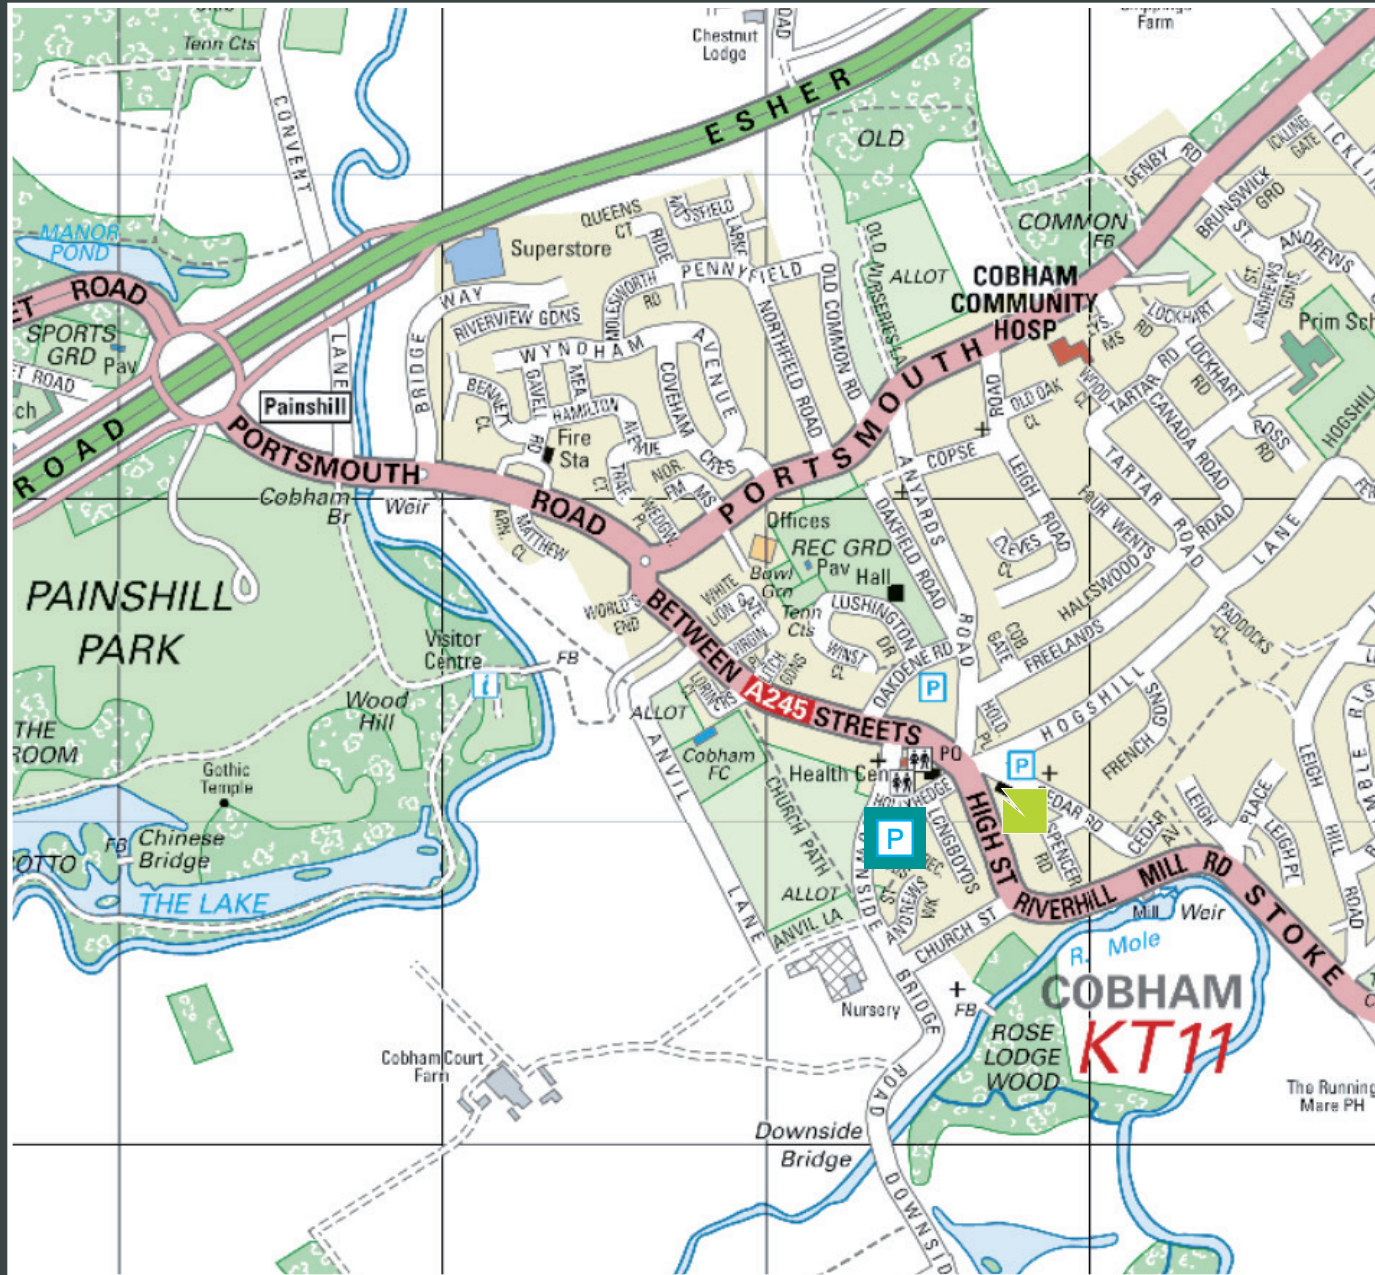

COBHAM

Key

-  Downs Solicitors LLP
-  Downside Bridge Road Car Park

For more information on parking charges visit:
www.elmbridge.gov.uk