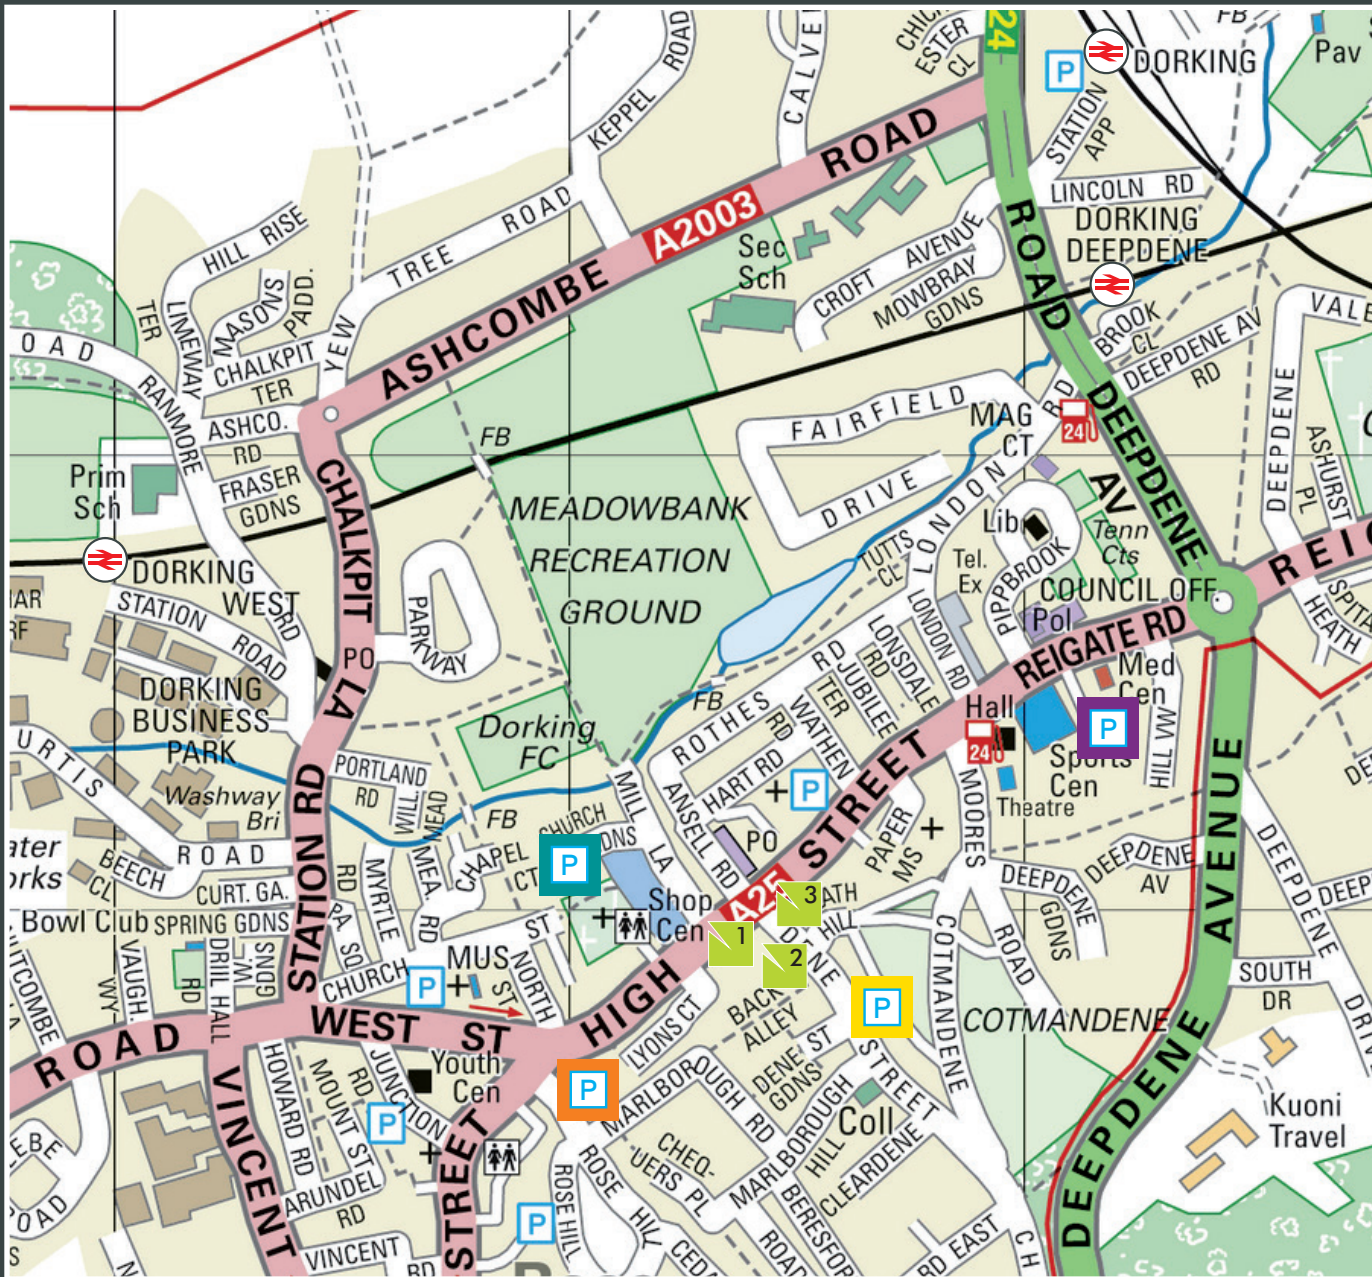

DORKING

Key

-  1 156 High Street
-  2 Constable Court
-  3 Concept House
-  Southside Car Park
-  St Martin's Walk Car Park
-  Dene Street Car Park
-  Reigate Road Car Park

For more information on parking charges visit:
www.molevalley.gov.uk